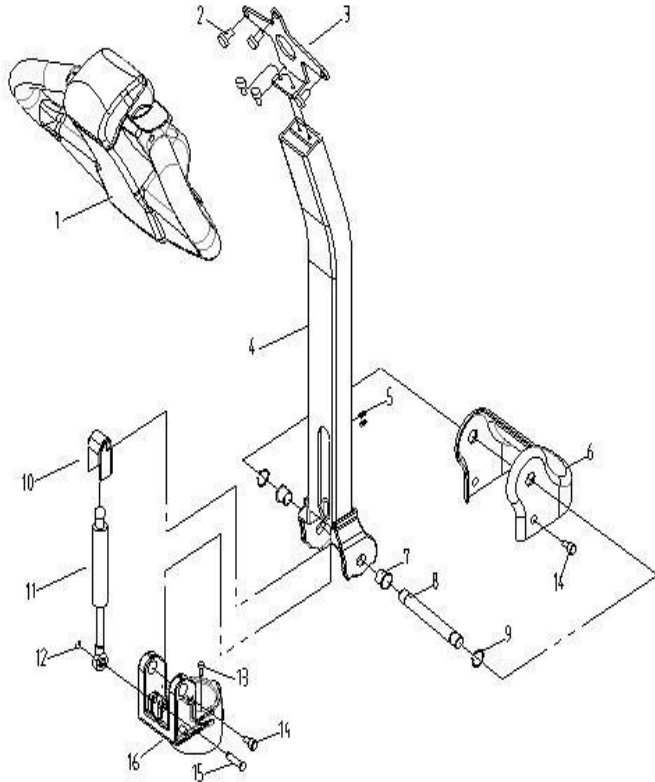

CDD-R WALKIE PALLET STACKER PARTS LIST

No.	Parts no.	Name	qty
1	10315010	Handle tiller	1
2	10207085	Screw	5
3	CDD.R-01019A	Plate	1
4	10315030	Handle tube	1
5	10207078	Screw	4
6	10315033	Steer seat	1
7*	10201047	Bush	2
8	10301098	shaft	1
9	10208016	Retainer ring	2
10	10308111	Spring block	1
11	10206130	Gas spring	1
12	10208020	Retainer ring	1
13	10207101	screw	4
14	10207090	screw	3
15	10207107	shaft	1
16	10315032	Bracket	1

No.	Parts no.	Name	qty
1	CDD.R15-02020	Brake assembly	1
2	CDD.R15-02021	Dust cover	1
3*	10203101	Seal	1
4	10206133	Shaft	2
5	CDD.R15-02002	Gear cover	1
6	10207107	Screw	5
7	10208033	Retainer ring	2
8*	10305035	Bearing	1
9	CDD.R15-02004	Gear	1
10*	10305036	Bearing	1
11	10206135	key	2
12	CDD.R15-02006	Small straight gear	1
13	10207079	Screw	8
14	CDD.R15-02003	Gear seat	1
15*	10203102	Seal	1
16	CDD.R15-02006	Big gear	1
17	10305037	bearing	2
18*	CDD.R15-02007	Drive wheel assembly $\varnothing 210 \times 83$	1
19	CDD.R15-02023	Dust ring	1
20	CDD.R15-02008	Inside gear	1
21	10208016	Retainer ring	1
22	CDD.R15-02005	Small inclined gear	1
23	10206135	Key	1
24	CDD.R15-02010	Motor	1

No.	Parts no.	Name	qty
1	10206016	Retainer ring	4
2	10305019	Bearing	4
3	10504007	Loading wheels	2
4	10208014	Axle retainer ring	4
5	10301110	Shaft	2

No.	Parts no.	Name	qty
1	104197	Fuse seat	1
2*	104198	Fuse	1
3	104053	Emergency switch	1
4	104075	Key lock	1
5	104052	Power meter	1
6	104206	Electrofusion	1
7	104042	Horn	1
8	104205	Diode	2
9	104134	Microswitch	1
	104026	Microswitch	1
10	104167	Controller	1
11	104208	Charger plus	1
	104209	Wire	1
12	104207	Relay	1
13	104169	Charger	1
14	104183	Battery (1.5t)	2
	104183	Battery (1.2t)	2