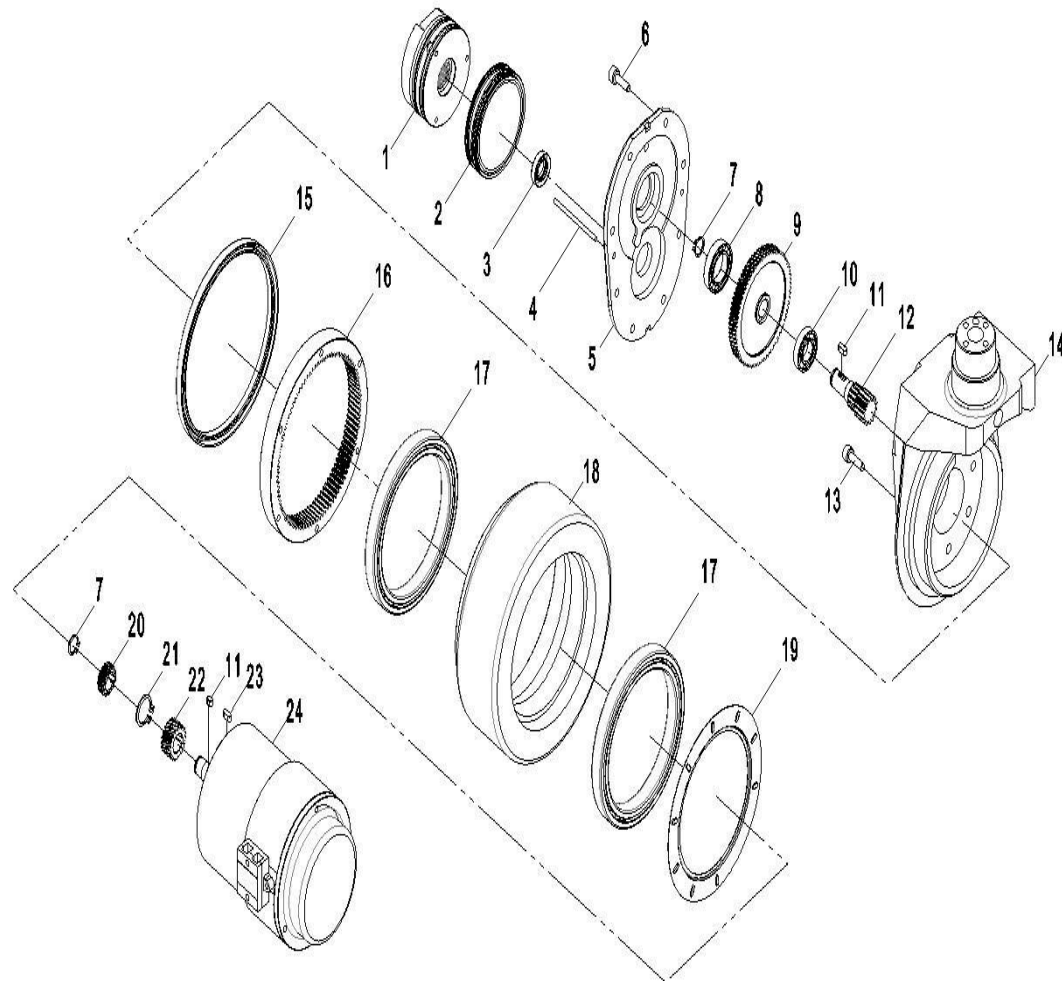

CDD-R WALKIE PALLET STACKER PARTS LIST

No.	Parts no.	Name	qty
1	10315010	Handle tiller	1
2	10207085	Screw	5
3	CDD.R-01019A	Plate	1
4	10315030	Handle tube	1
5	10207078	Screw	4
6	10315033	Steer seat	1
7*	10201047	Bush	2
8	10301098	shaft	1
9	10208016	Retainer ring	2
10	10308111	Spring block	1
11	10206130	Gas spring	1
12	10208020	Retainer ring	1
13	10207101	screw	4
14	10207090	screw	3
15	10207107	shaft	1
16	10315032	Bracket	1

No.	Parts no.	Name	qty
1	CDD.R15-02020	Brake assembly	1
2	CDD.R15-02021	Dust cover	1
3*	10203101	Seal	1
4	10206133	Shaft	2
5	CDD.R15-02002	Gear cover	1
6	10207107	Screw	5
7	10208033	Retainer ring	2
8*	10305035	Bearing	1
9	CDD.R15-02004	Gear	1
10*	10305036	Bearing	1
11	10206135	key	2
12	CDD.R15-02006	Small straight gear	1
13	10207079	Screw	8
14	CDD.R15-02003	Gear seat	1
15*	10203102	Seal	1
16	CDD.R15-02006	Big gear	1
17	10305037	bearing	2
18*	CDD.R15-02007	Drive wheel assembly $\varnothing 210 \times 83$	1
19	CDD.R15-02023	Dust ring	1
20	CDD.R15-02008	Inside gear	1
21	10208016	Retainer ring	1
22	CDD.R15-02005	Small inclined gear	1
23	10206135	Key	1
24	CDD.R15-02010	Motor	1

No.	Parts no.	Name	qty
1	10206016	Retainer ring	4
2	10305019	Bearing	4
3	10504007	Loading wheels	2
4	10208014	Axle retainer ring	4
5	10301110	Shaft	2

No.	Parts no.	Name	qty
1	104197	Fuse seat	1
2*	104198	Fuse	1
3	104053	Emergency switch	1
4	104075	Key lock	1
5	104052	Power meter	1
6	104206	Electrofusion	1
7	104042	Horn	1
8	104205	Diode	2
9	104134	Microswitch	1
	104026	Microswitch	1
10	104167	Controller	1
11	104208	Charger plus	1
	104209	Wire	1
12	104207	Relay	1
13	104169	Charger	1
14	104183	Battery (1.5t)	2
	104183	Battery (1.2t)	2