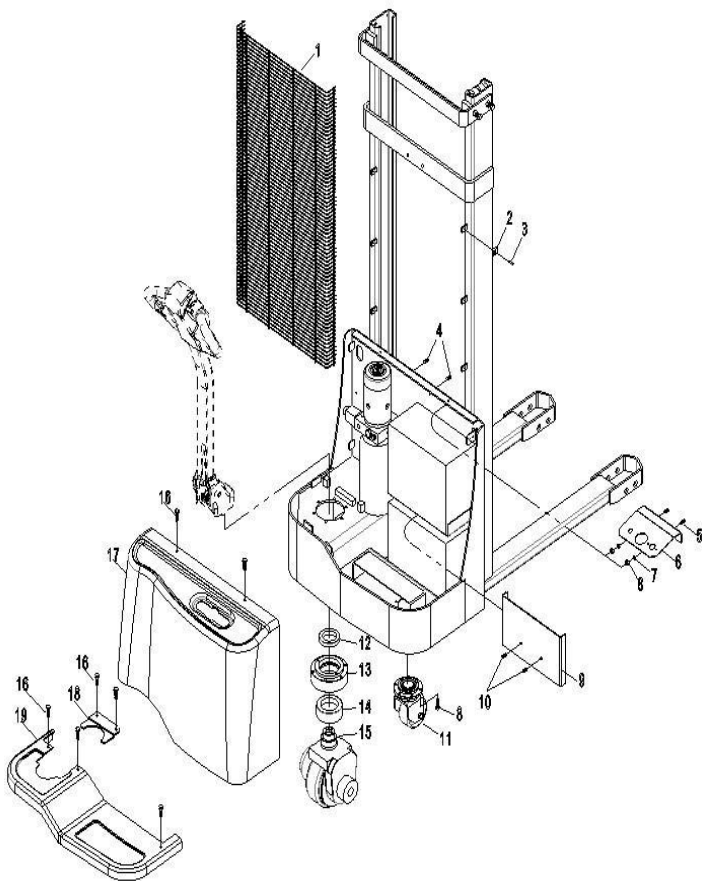

CDD-R WALKIE PALLET STACKER PARTS LIST

No.	Parts no.	Name	qty
1	10315010	Handle tiller	1
2	10207085	Screw	5
3	CDD.R-01019A	Plate	1
4	10315030	Handle tube	1
5	10207078	Screw	4
6	10315033	Steer seat	1
7*	10201047	Bush	2
8	10301098	shaft	1
9	10208016	Retainer ring	2
10	10308111	Spring block	1
11	10206130	Gas spring	1
12	10208020	Retainer ring	1
13	10207101	screw	4
14	10207090	screw	3
15	10207107	shaft	1
16	10315032	Bracket	1

No.	Parts no.	Name	qty
1	CDD.R15-02020	Brake assembly	1
2	CDD.R15-02021	Dust cover	1
3*	10203101	Seal	1
4	10206133	Shaft	2
5	CDD.R15-02002	Gear cover	1
6	10207107	Screw	5
7	10208033	Retainer ring	2
8*	10305035	Bearing	1
9	CDD.R15-02004	Gear	1
10*	10305036	Bearing	1
11	10206135	key	2
12	CDD.R15-02006	Small straight gear	1
13	10207079	Screw	8
14	CDD.R15-02003	Gear seat	1
15*	10203102	Seal	1
16	CDD.R15-02006	Big gear	1
17	10305037	bearing	2
18*	CDD.R15-02007	Drive wheel assembly $\varnothing 210 \times 83$	1
19	CDD.R15-02023	Dust ring	1
20	CDD.R15-02008	Inside gear	1
21	10208016	Retainer ring	1
22	CDD.R15-02005	Small inclined gear	1
23	10206135	Key	1
24	CDD.R15-02010	Motor	1

No.	Parts no.	Name	qty
1	10206016	Retainer ring	4
2	10305019	Bearing	4
3	10504007	Loading wheels	2
4	10208014	Axle retainer ring	4
5	10301110	Shaft	2

No.	Parts no.	Name	qty
1	104197	Fuse seat	1
2*	104198	Fuse	1
3	104053	Emergency switch	1
4	104075	Key lock	1
5	104052	Power meter	1
6	104206	Electrofusion	1
7	104042	Horn	1
8	104205	Diode	2
9	104134	Microswitch	1
	104026	Microswitch	1
10	104167	Controller	1
11	104208	Charger plus	1
	104209	Wire	1
12	104207	Relay	1
13	104169	Charger	1
14	104183	Battery (1.5t)	2
	104183	Battery (1.2t)	2