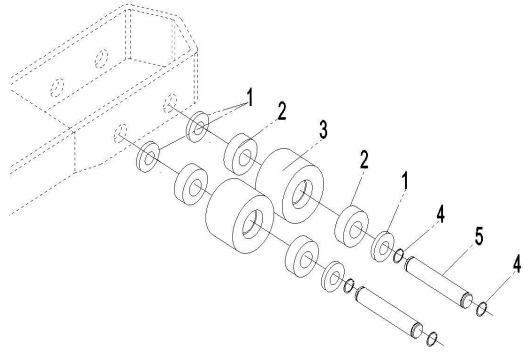

CDD-R WALKIE PALLET STACKER PARTS LIST

No.	Parts no.	Name	qty
1	10315010	Handle tiller	1
2	10207085	Screw	5
3	CDD.R-01019A	Plate	1
4	10315030	Handle tube	1
5	10207078	Screw	4
6	10315033	Steer seat	1
7*	10201047	Bush	2
8	10301098	shaft	1
9	10208016	Retainer ring	2
10	10308111	Spring block	1
11	10206130	Gas spring	1
12	10208020	Retainer ring	1
13	10207101	screw	4
14	10207090	screw	3
15	10207107	shaft	1
16	10315032	Bracket	1

No.	Parts no.	Name	qty
1	CDD.R15-02020	Brake assembly	1
2	CDD.R15-02021	Dust cover	1
3*	10203101	Seal	1
4	10206133	Shaft	2
5	CDD.R15-02002	Gear cover	1
6	10207107	Screw	5
7	10208033	Retainer ring	2
8*	10305035	Bearing	1
9	CDD.R15-02004	Gear	1
10*	10305036	Bearing	1
11	10206135	key	2
12	CDD.R15-02006	Small straight gear	1
13	10207079	Screw	8
14	CDD.R15-02003	Gear seat	1
15*	10203102	Seal	1
16	CDD.R15-02006	Big gear	1
17	10305037	bearing	2
18*	CDD.R15-02007	Drive wheel assembly $\varnothing 210 \times 83$	1
19	CDD.R15-02023	Dust ring	1
20	CDD.R15-02008	Inside gear	1
21	10208016	Retainer ring	1
22	CDD.R15-02005	Small inclined gear	1
23	10206135	Key	1
24	CDD.R15-02010	Motor	1

No.	Parts no.	Name	qty
1	10206016	Retainer ring	4
2	10305019	Bearing	4
3	10504007	Loading wheels	2
4	10208014	Axle retainer ring	4
5	10301110	Shaft	2

No.	Parts no.	Name	qty
1	104197	Fuse seat	1
2*	104198	Fuse	1
3	104053	Emergency switch	1
4	104075	Key lock	1
5	104052	Power meter	1
6	104206	Electrofusion	1
7	104042	Horn	1
8	104205	Diode	2
9	104134	Microswitch	1
	104026	Microswitch	1
10	104167	Controller	1
11	104208	Charger plus	1
	104209	Wire	1
12	104207	Relay	1
13	104169	Charger	1
14	104183	Battery (1.5t)	2
	104183	Battery (1.2t)	2