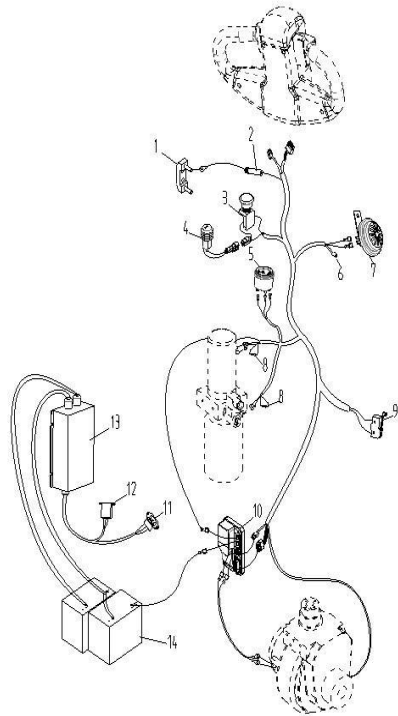

CDD-R WALKIE PALLET STACKER PARTS LIST

No.	Parts no.	Name	qty
1	10315010	Handle tiller	1
2	10207085	Screw	5
3	CDD.R-01019A	Plate	1
4	10315030	Handle tube	1
5	10207078	Screw	4
6	10315033	Steer seat	1
7*	10201047	Bush	2
8	10301098	shaft	1
9	10208016	Retainer ring	2
10	10308111	Spring block	1
11	10206130	Gas spring	1
12	10208020	Retainer ring	1
13	10207101	screw	4
14	10207090	screw	3
15	10207107	shaft	1
16	10315032	Bracket	1

No.	Parts no.	Name	qty
1	CDD.R15-02020	Brake assembly	1
2	CDD.R15-02021	Dust cover	1
3*	10203101	Seal	1
4	10206133	Shaft	2
5	CDD.R15-02002	Gear cover	1
6	10207107	Screw	5
7	10208033	Retainer ring	2
8*	10305035	Bearing	1
9	CDD.R15-02004	Gear	1
10*	10305036	Bearing	1
11	10206135	key	2
12	CDD.R15-02006	Small straight gear	1
13	10207079	Screw	8
14	CDD.R15-02003	Gear seat	1
15*	10203102	Seal	1
16	CDD.R15-02006	Big gear	1
17	10305037	bearing	2
18*	CDD.R15-02007	Drive wheel assembly $\varnothing 210 \times 83$	1
19	CDD.R15-02023	Dust ring	1
20	CDD.R15-02008	Inside gear	1
21	10208016	Retainer ring	1
22	CDD.R15-02005	Small inclined gear	1
23	10206135	Key	1
24	CDD.R15-02010	Motor	1

No.	Parts no.	Name	qty
1	10206016	Retainer ring	4
2	10305019	Bearing	4
3	10504007	Loading wheels	2
4	10208014	Axle retainer ring	4
5	10301110	Shaft	2

No.	Parts no.	Name	qty
1	104197	Fuse seat	1
2*	104198	Fuse	1
3	104053	Emergency switch	1
4	104075	Key lock	1
5	104052	Power meter	1
6	104206	Electrofusion	1
7	104042	Horn	1
8	104205	Diode	2
9	104134	Microswitch	1
	104026	Microswitch	1
10	104167	Controller	1
11	104208	Charger plus	1
	104209	Wire	1
12	104207	Relay	1
13	104169	Charger	1
14	104183	Battery (1.5t)	2
	104183	Battery (1.2t)	2